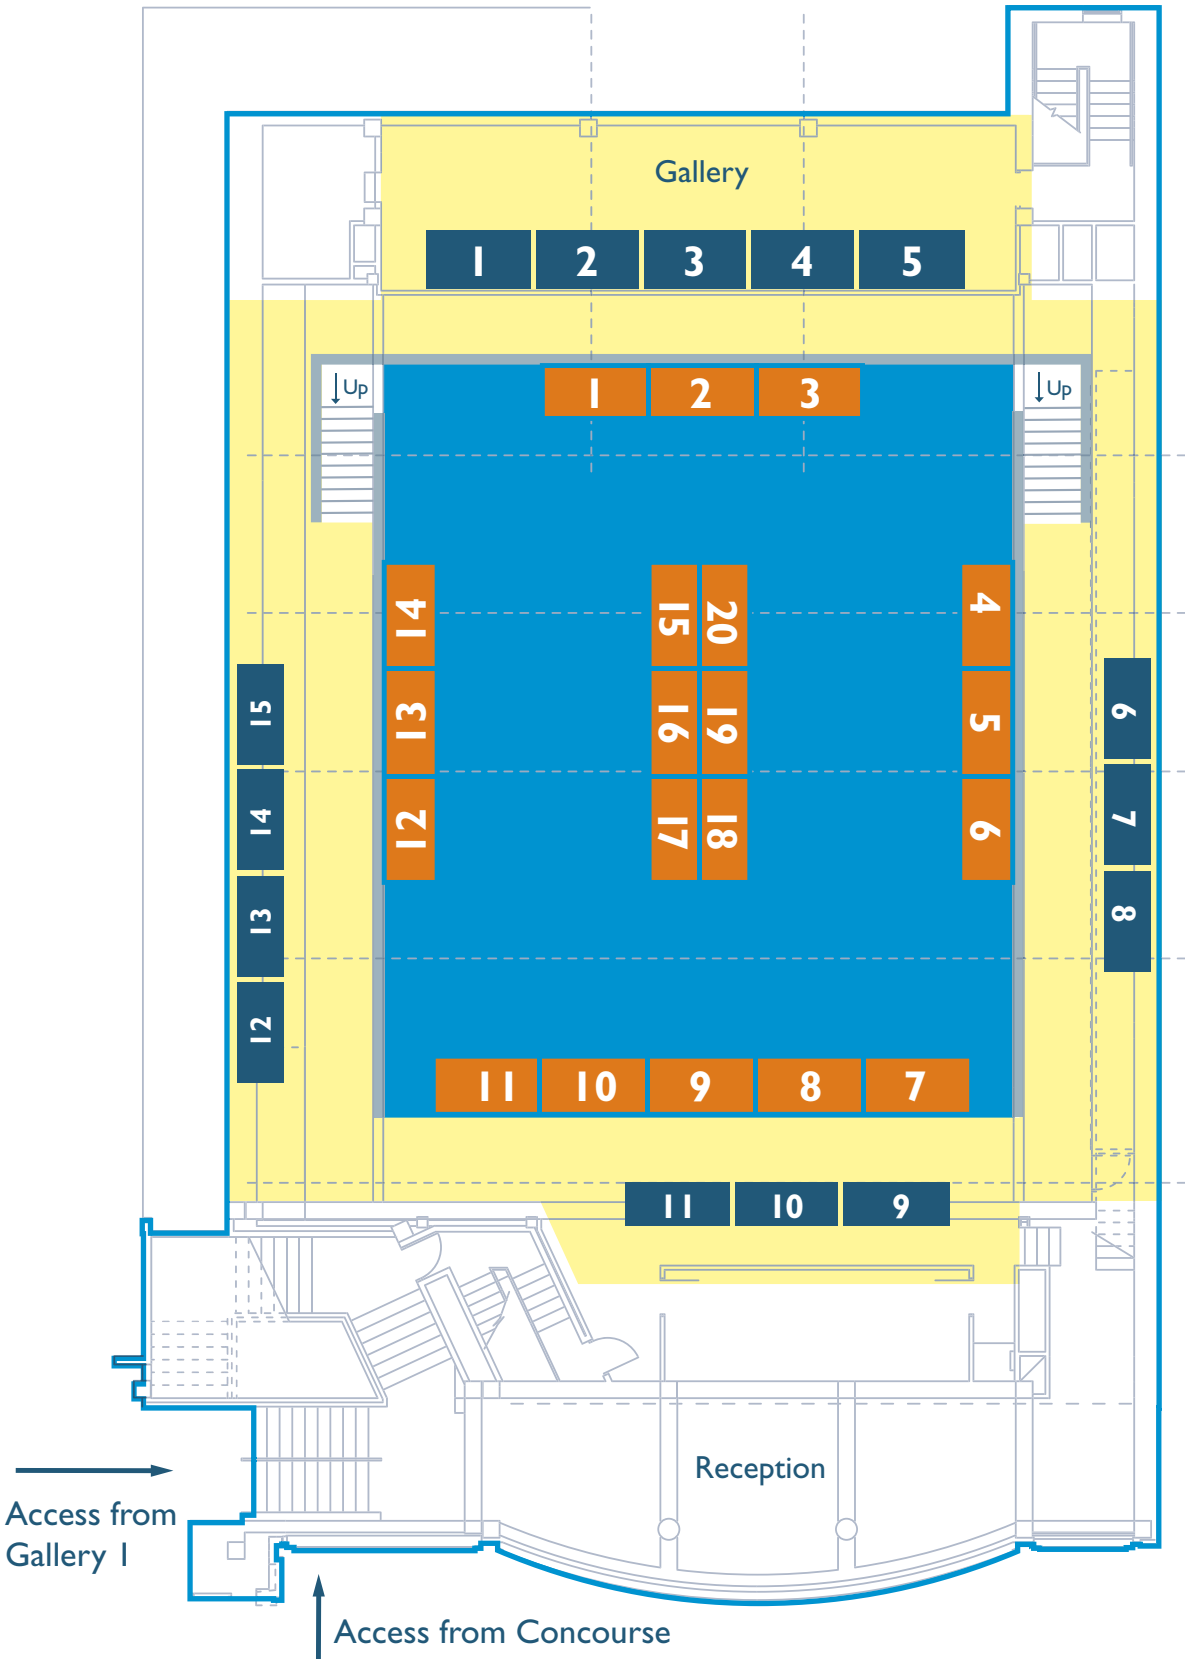

# Exhibition Layout

## The Studio - 510m<sup>2</sup>

- Exhibition Stand 3m x 2m
- Concourse Level
- Exhibition Stand
- Gallery Level I
- No: 1-5 (3m x 2m)
- No: 6-8 and 12-15 (3m x 1m)
- No: 9-11 (3m x 1.5m)