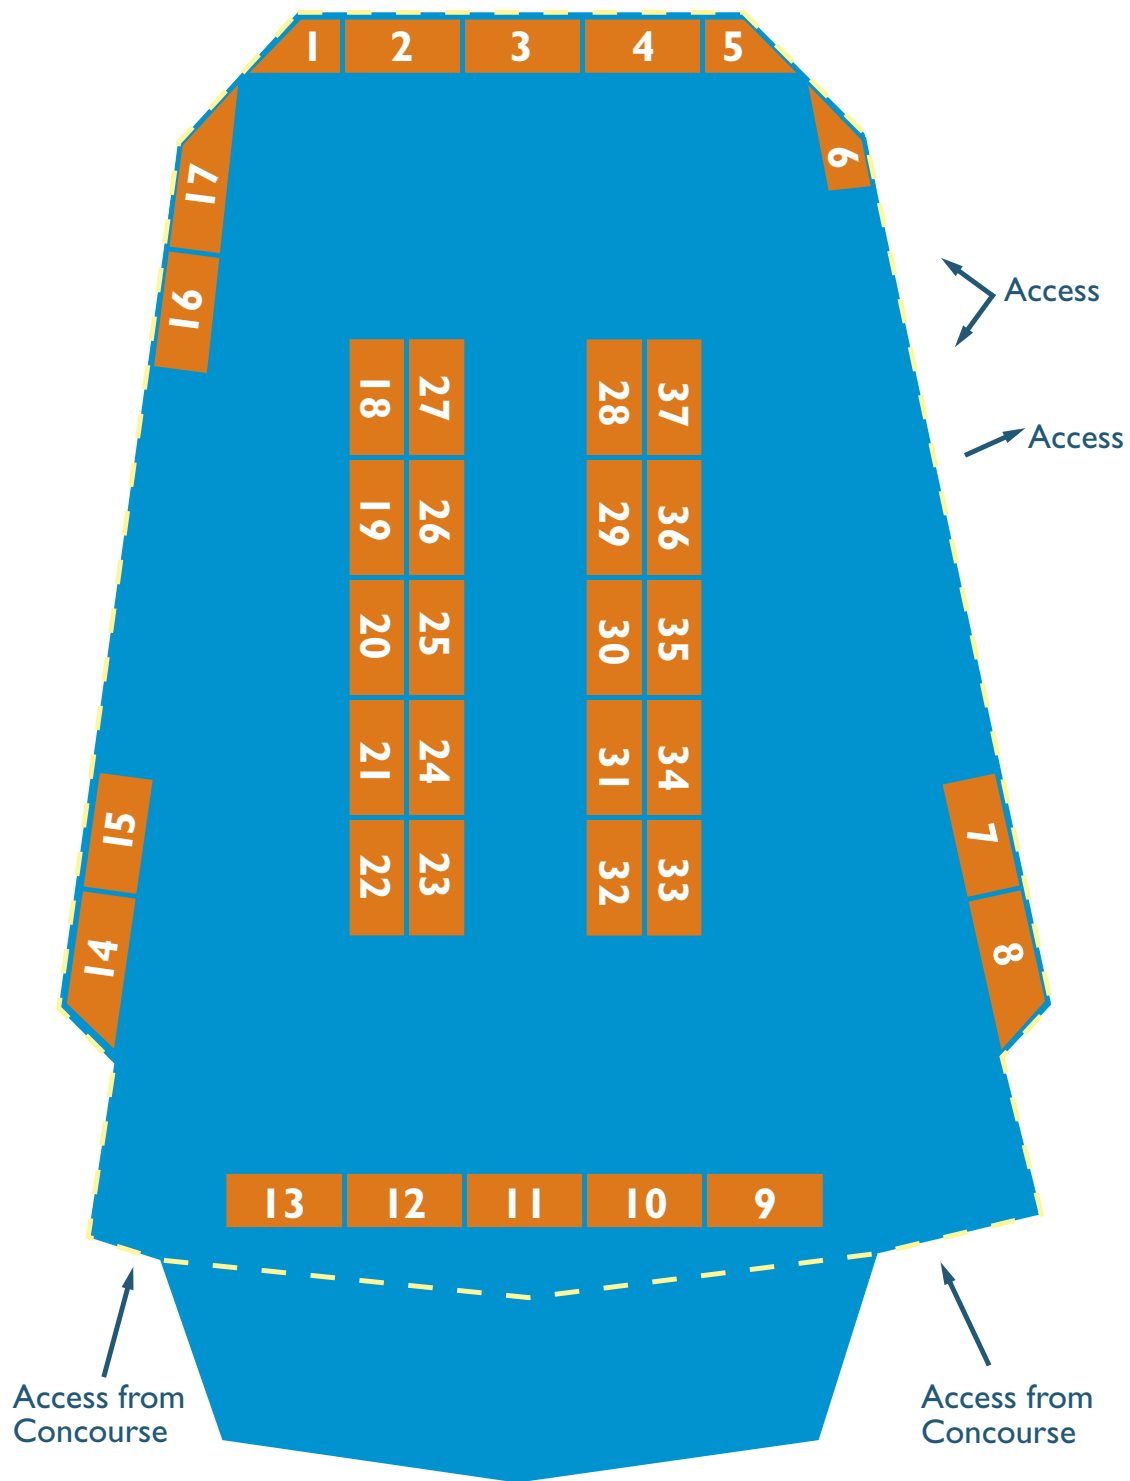

Exhibition Layout

Main Auditorium - 520m²

- Exhibition Area
- Exhibition Stand 3m x 2m